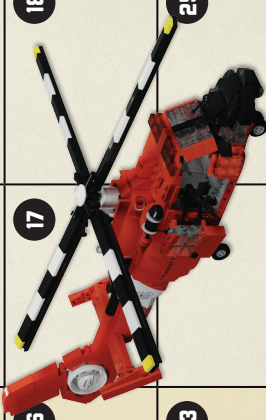

8

9

Sdkfz 250/1  
BEEP WC 52  
M8 Greyhound  
M1278 Heavy Guns Carrier  
Delta Force Operators

10

**B.O.G.O.  
STICKER  
PACKS**

11

12

FLM2 "Pete"  
Classic Space Rover -  
Brickmania Classic Space Kit  
Historical Army Football Player  
Historical Navy Football Player

13

15

USCG HH-65 Dolphin  
M1A2 Abrams  
M4 Sherman  
Husky TSV  
USCG TACLET Specialist

17

18

19

Ukrainian Su-25 -  
Frogfoot Ground Attack  
Aircraft  
Ukrainian Army Cat Lady  
SAS Beanie

21